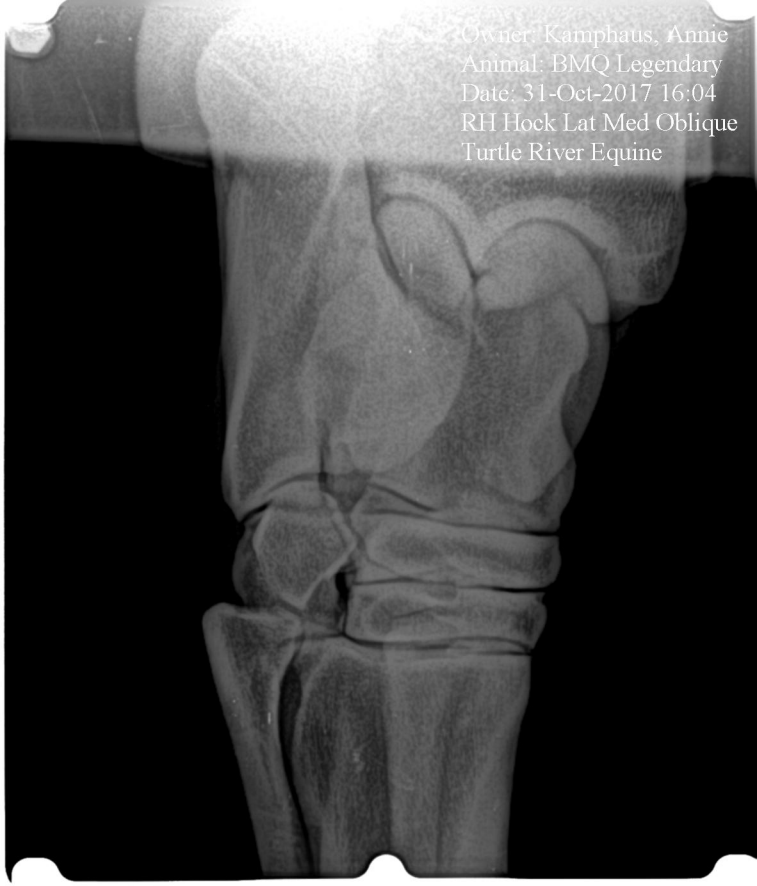

Owner: Kamphaus, Anni
Animal: BMQ Legendary
Date: 31-Oct-2017 16:00
RF Foot Lateral
Turtle River Equine

Owner: Kamphaus, Annie
Animal: BMQ Legendary
Date: 31-Oct-2017 16:02
LF Foot Lateral
Turtle River Equine

Owner: Kamphaus, Annie
Animal: BMQ Legendary
Date: 31-Oct-2017 16:04
RH Hock Lat Med Oblique
Turtle River Equine

Owner: Kamp
Animal: BMQ Legend
Date: 31-Oct-2017 16:08
LH Hock Lat Med Oblique
Turtle River Equine