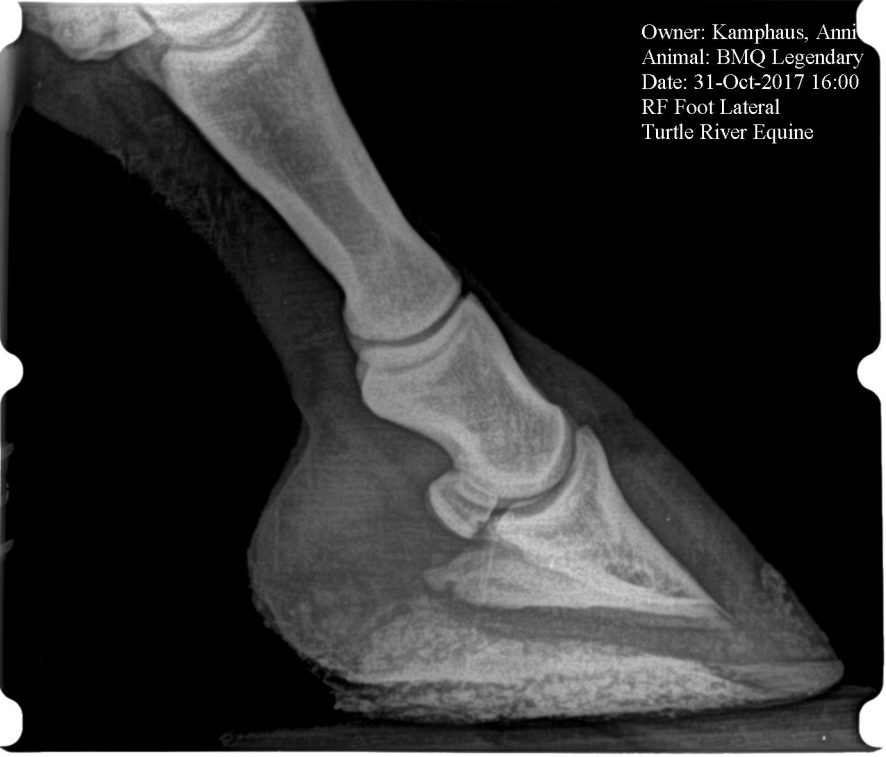

Owner: Kamphaus, Anni
Animal: BMQ Legendary
Date: 31-Oct-2017 16:00
RF Foot Lateral
Turtle River Equine

Owner: Kamphaus, Annie
Animal: BMQ Legendary
Date: 31-Oct-2017 16:02
LF Foot Lateral
Turtle River Equine

Owner: Kamphaus, Annie
Animal: BMQ Legendary
Date: 31-Oct-2017 16:04
RH Hock Lat Med Oblique
Turtle River Equine

Owner: Kamp
Animal: BMQ Legend
Date: 31-Oct-2017 16:08
LH Hock Lat Med Oblique
Turtle River Equine