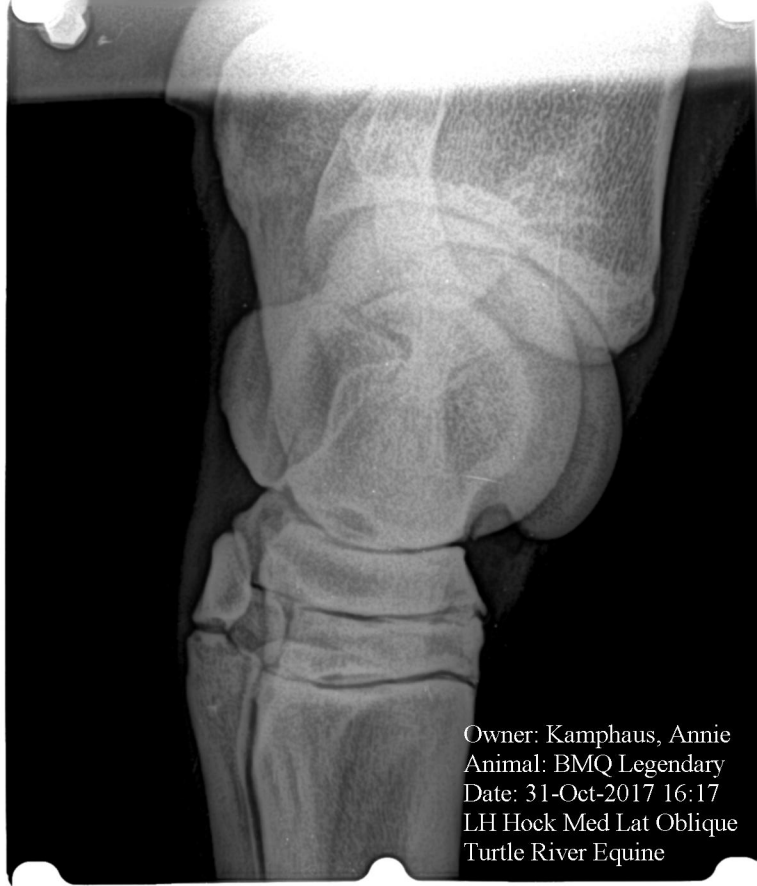

Owner: Kamphaus, Annie
Animal: BMQ Legendary
Date: 31-Oct-2017 16:17
LH Hock Med Lat Oblique
Turtle River Equine